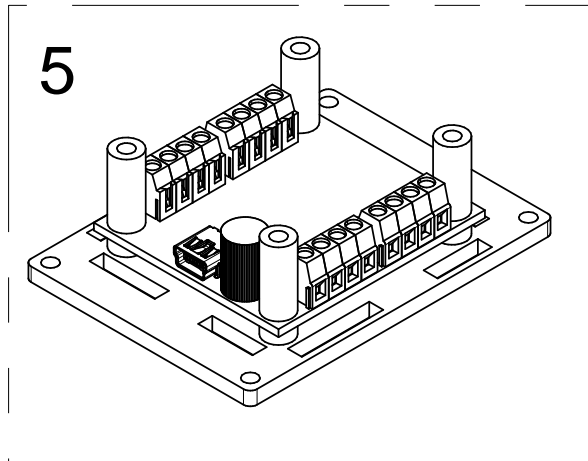

Phidget Enclosure Assembly Instructions

PN 3808 : Acrylic Enclosure for 1046 PhidgetBridge

Contents of Enclosure Kit

x4

x4

x4

x4

Assembly Instructions