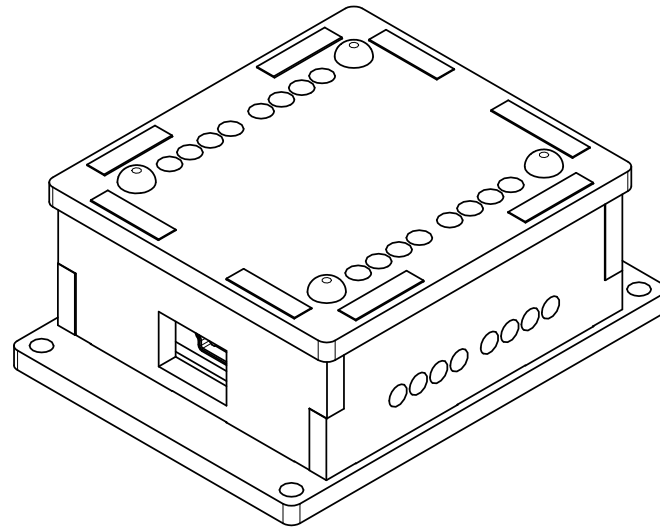

Phidget Enclosure Assembly Instructions

PN 3808 : Acrylic Enclosure for 1046 PhidgetBridge

Contents of Enclosure Kit

x4

x4

x4

x4

Assembly Instructions