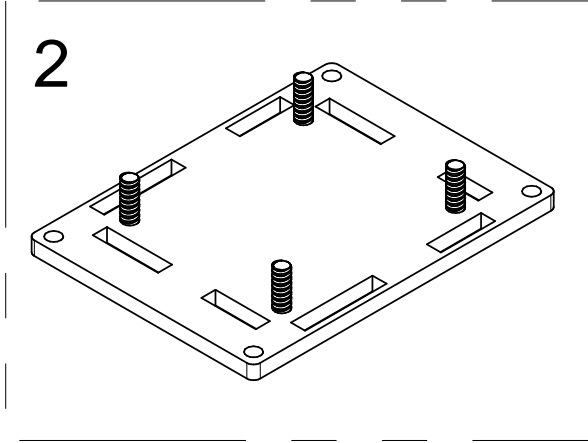

Phidget Enclosure Assembly Instructions

PN 3808 : Acrylic Enclosure for 1046 PhidgetBridge

Contents of Enclosure Kit

x4

x4

x4

x4

Assembly Instructions