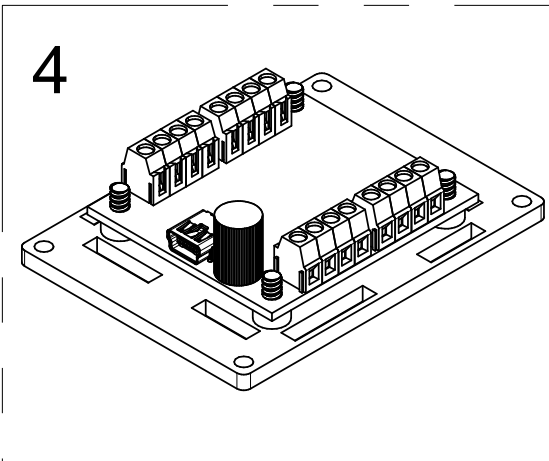

Phidget Enclosure Assembly Instructions

PN 3808 : Acrylic Enclosure for 1046 PhidgetBridge

Contents of Enclosure Kit

x4

x4

x4

x4

Assembly Instructions