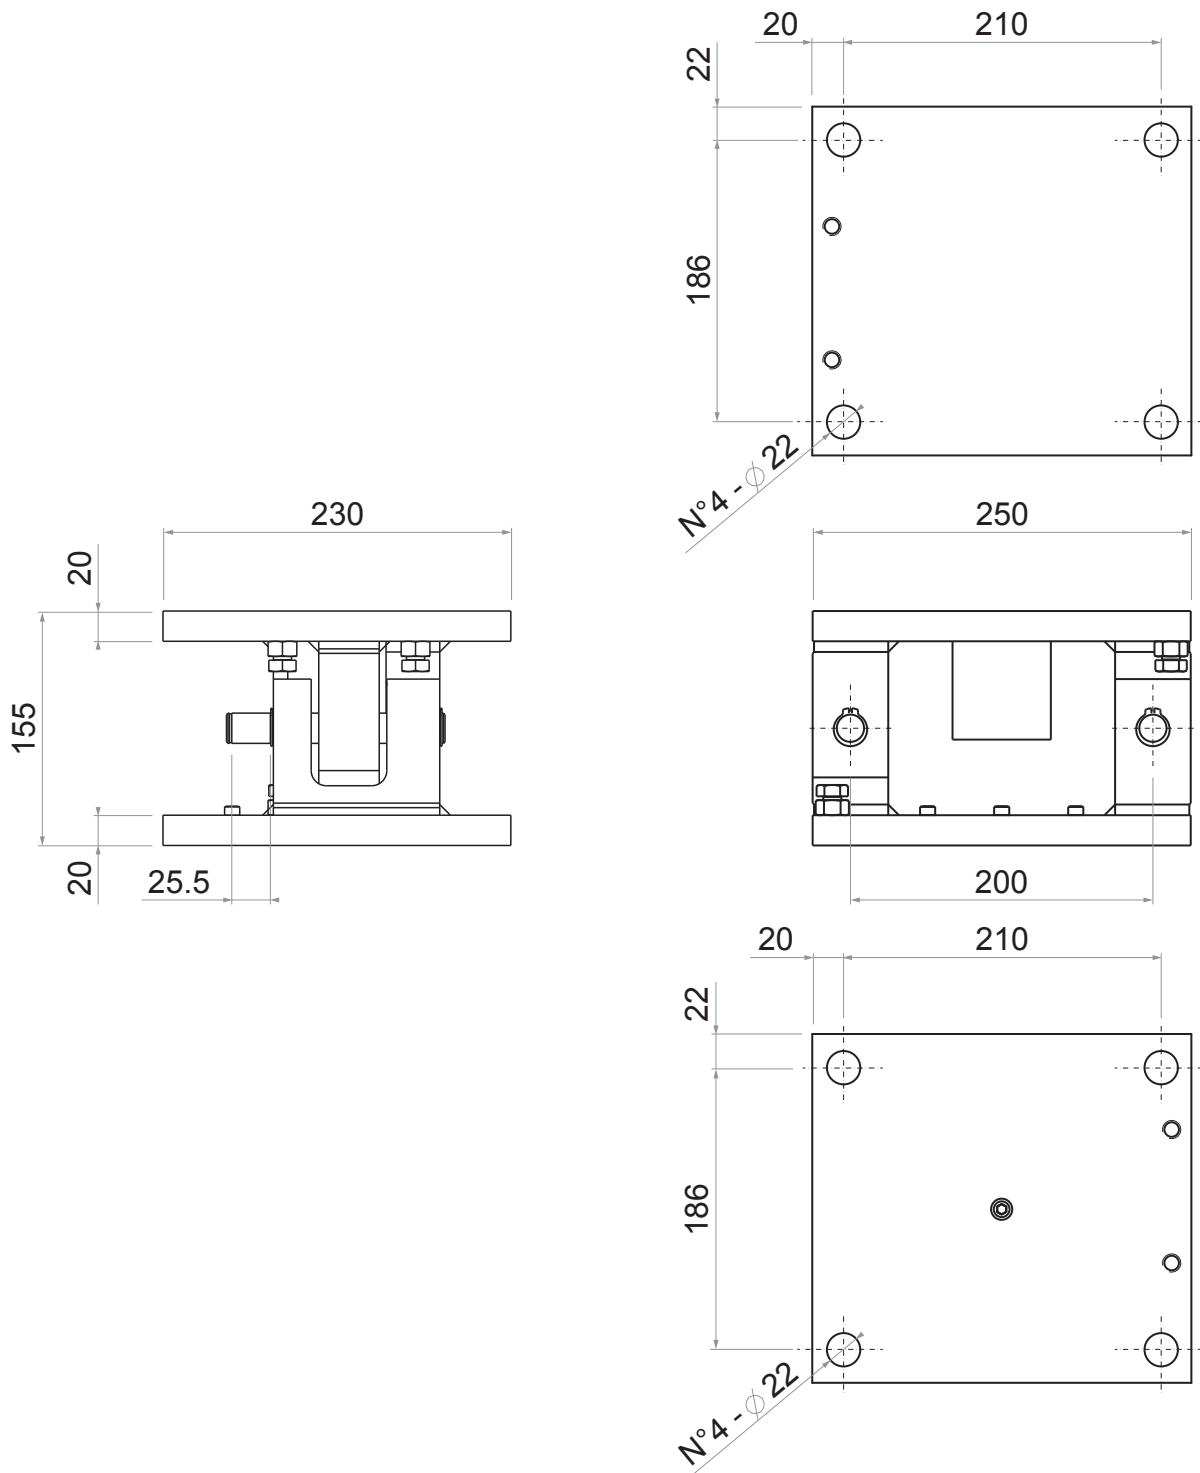

KCP50

with stay rod

dimensions in mm

KCP50-NS / KCP50-1090-NS

without stay rod

dimensions in mm