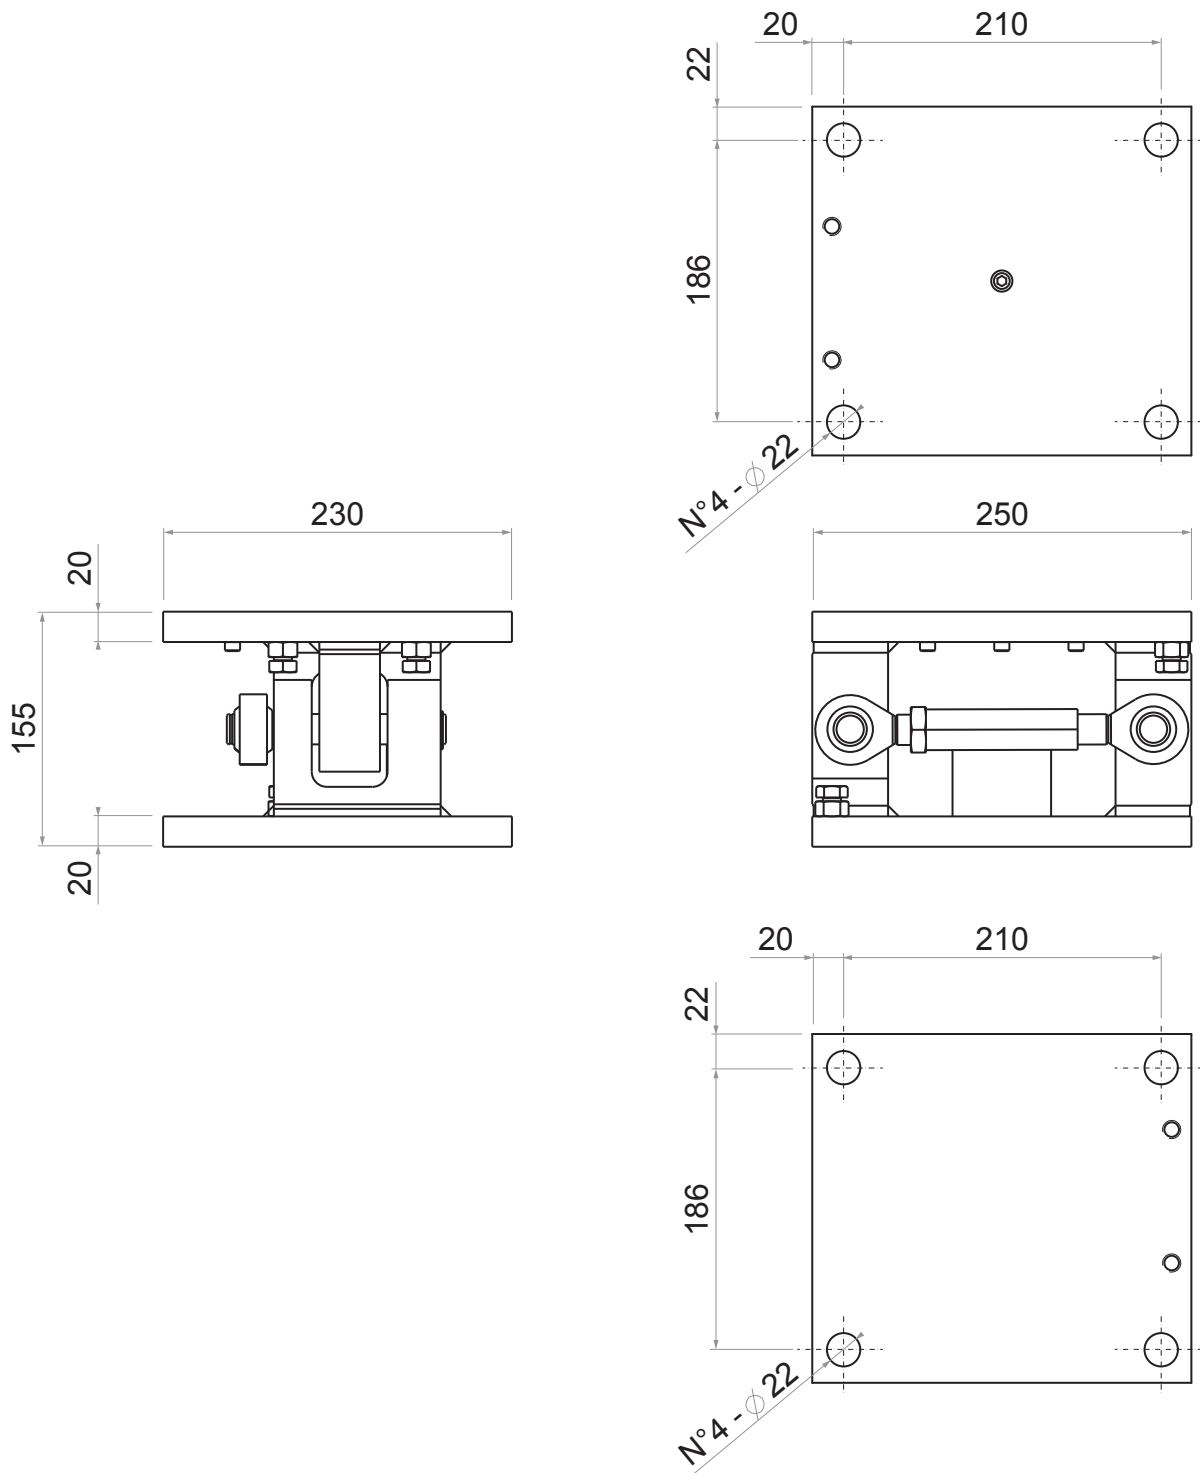

KCP50

with stay rod

dimensions in mm

KCP50-NS / KCP50-1090-NS

without stay rod

dimensions in mm